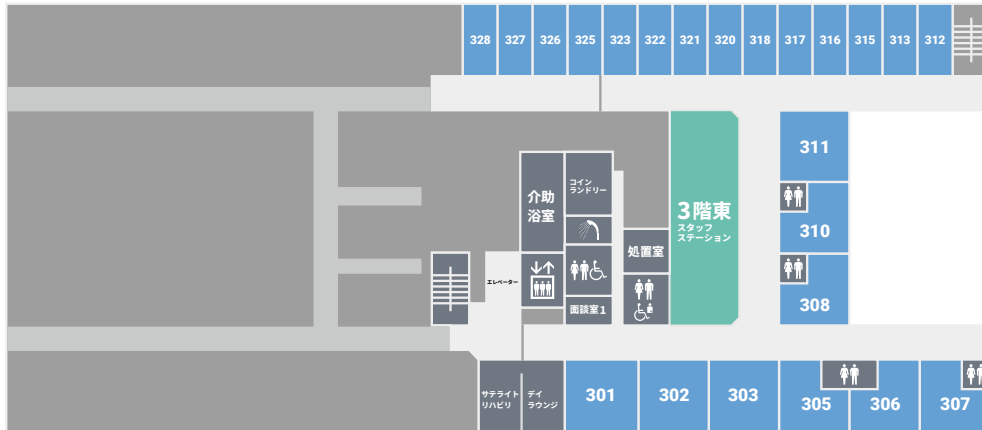

3F

管理部門
Manager Office

3階東病棟
3F East Ward

4F

4階西病棟
4F West Ward

4階東病棟
4F East Ward